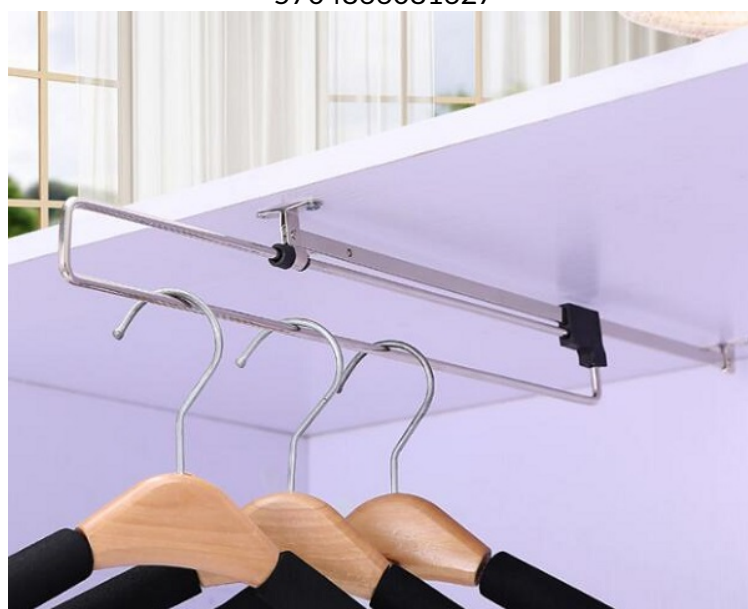

PRODUCT SHEET

Description:

Wardrobe Slide Hanger 250mm NPL, cc 223x32mm

Item number:

22.07.096-1

Units	Box	Carton	HS Code	Barcode
Pcs.	20	80	8302420090	
5704866081627